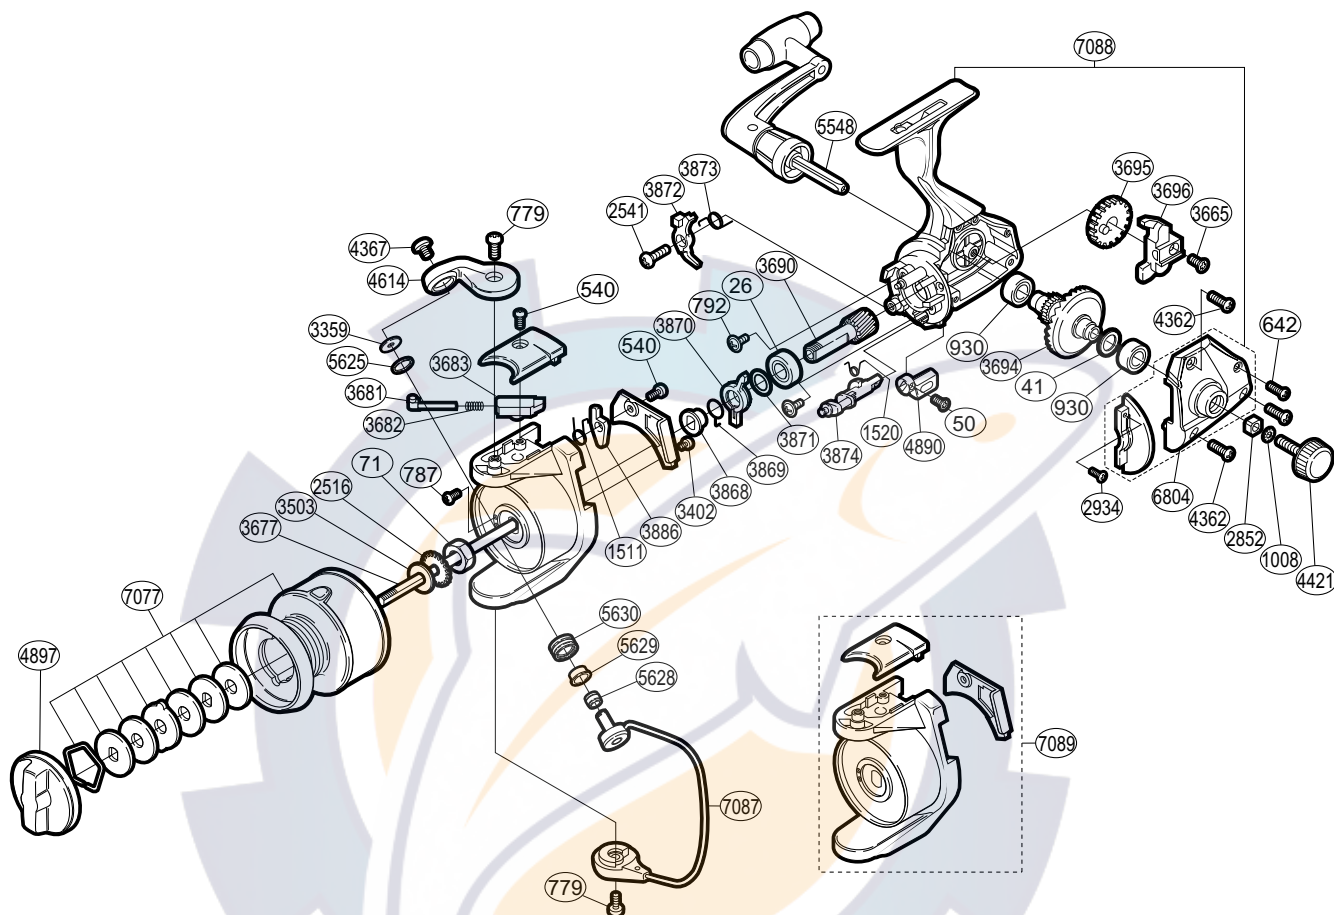

SHIMANO®

SIENNA®

SN-4000FA

Part No.	Description	Part No.	Description	Part No.	Description
RD 0026	Ball Bearing	RD 3402	Cover Screw	RD 3886	Bail Trip Lever
RD 0041	Drive Gear Washer	RD 3503	Spool Washer	RD 4267	Bail Trip Lever Washer
RD 0050	Anti-Reverse Lever Screw	RD 3665	Slider Retainer Screw	RD 4362	Side Cover Screw (large)
RD 0071	Rotor Nut	RD 3677	Main Shaft	RD 4367	Line Roller Screw
RD 0540	Multi-Purpose Screw	RD 3681	Bail Spring Guide (A)	RD 4421	Handle Screw Cap
RD 0642	Side Cover Screw (small)	RD 3682	Bail Spring	RD 4614	Bail Arm
RD 0779	Multi-Purpose Screw	RD 3683	Bail Spring Guide (B)	RD 4890	Anti-Reverse Lever
RD 0787	Nut Lock Screw	RD 3690	Pinion Gear	RD 4897	Drag Knob
RD 0792	Bearing Retainer Screw	RD 3694	Drive Gear	RD 5548	Handle Assembly
RD 0930	Ball Bearing	RD 3695	Oscillating Gear	RD 5625	Line Roller Spacer
RD 1008	Handle Lock Washer	RD 3696	Oscillating Slider	RD 5628	Line Roller Collar
RD 1511	Lever Spring	RD 3868	Lock Out Spring Holder	RD 5629	Line Roller Bushing
RD 1520	Anti-Reverse Cam Spring	RD 3869	Anti-Reverse Lock Out Spring	RD 5630	Line Roller
RD 2516	Spool Support	RD 3870	Anti-Reverse Lock Out	RD 7077	Spool Assembly
RD 2541	Anti-Reverse Pawl Screw	RD 3871	Bushing Washer	RD 7087	Bail Assembly
RD 2852	Handle Screw Lock	RD 3872	Anti-Reverse Pawl	RD 7088	Body Assembly
RD 2934	Flange Screw	RD 3873	Anti-Reverse Pawl Spring	RD 7089	Rotor Assembly
RD 3359	Line Roller Washer	RD 3874	Anti-Reverse Cam		